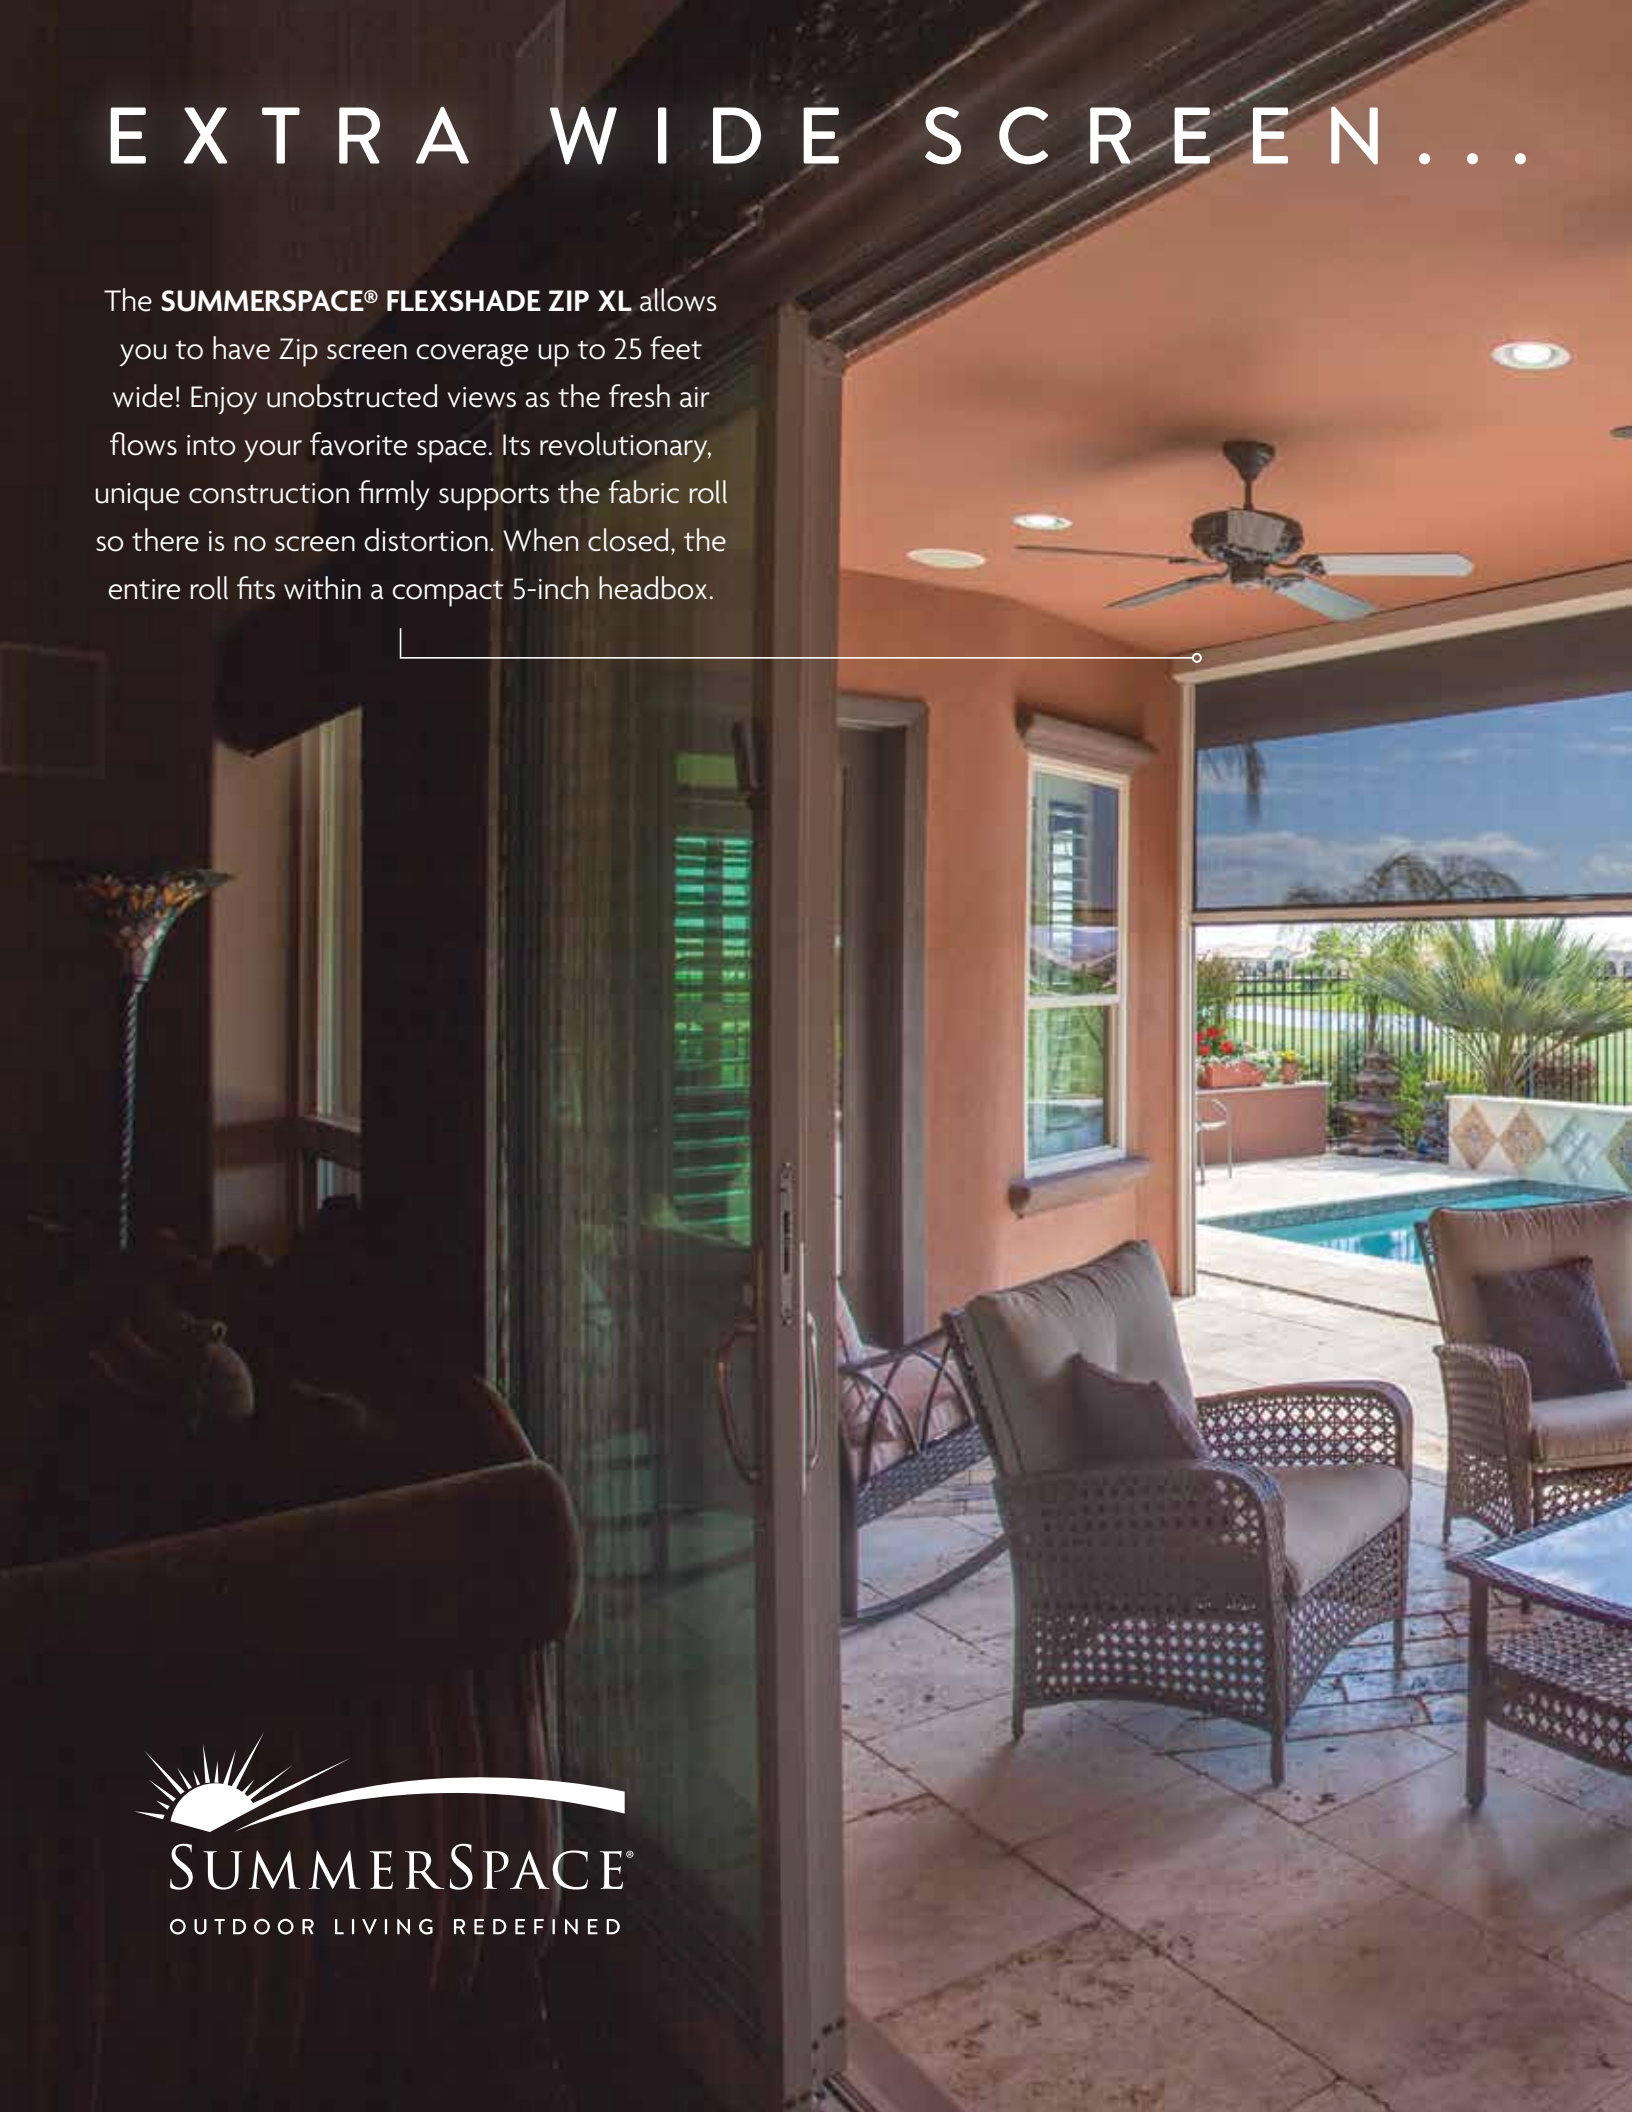

RETRACTABLE EXTERIOR SOLAR & INSECT SCREENS

FLEXSHADE SCREEN SYSTEMS

SUMMERSPACE®
OUTDOOR LIVING REDEFINED

EXTRA WIDE SCREEN...

The **SUMMERSPACE® FLEXSHADE ZIP XL** allows you to have Zip screen coverage up to 25 feet wide! Enjoy unobstructed views as the fresh air flows into your favorite space. Its revolutionary, unique construction firmly supports the fabric roll so there is no screen distortion. When closed, the entire roll fits within a compact 5-inch headbox.

EXTRAORDINARY VIEW.

ZIP XL (FOR WIDE OPENINGS)

THE SUMMERSPACE[®] FLEXSHADE ZIP XL SOLAR SCREEN offers all aspects of comfort for extra wide openings, including insect control, privacy and solar control. These retractable screens are revolutionary in design, covering widths up to 25 feet wide! With smooth functionality, they retract in seconds to fit within a discreet 5" headbox. These screens provide luxurious comfort with superb functionality.

Zip XL shown fully extended for privacy and sun protection

Zip XL retracted for full sun

The headbox for the Zip XL is designed to be barely noticeable on your home... a natural extension of your architecture.

ZIP TRADITIONAL

THE SUMMERSPACE[®] FLEXSHADE TRADITIONAL SOLAR SCREEN provides the same comfort as our XL, specifically for smaller openings and windows. The built-in Zip retention channel seals the sides of the retractable screen to your home to block out insects. Comfortable breezes are allowed to flow into your outdoor space, while providing privacy and solar control.