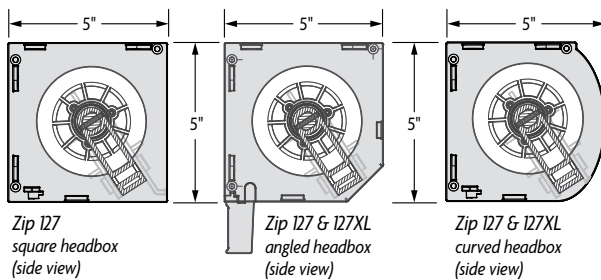

THE PERFECT SIZE

FlexShade Zip 127 & 127XL:

Custom sizes up to 25' wide and/or 16' tall

FlexShade Zip 92:

Custom sizes up to 10' wide and/or 6' 6" tall

THE PERFECT MESH

EXQUISITE SCREENS

We offer dozens of fabric mesh selections in a wide array of screen colors and opacities.