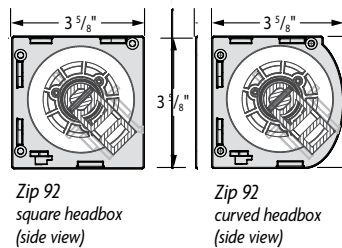

THE PERFECT SIZE

FlexShade Zip 127 & 127XL:

Custom sizes up to 25' wide and/or 16' tall

FlexShade Zip 92:

Custom sizes up to 10' wide and/or 6' 6" tall

THE PERFECT MESH

EXQUISITE SCREENS

We offer dozens of fabric mesh selections in a wide array of screen colors and opacities.