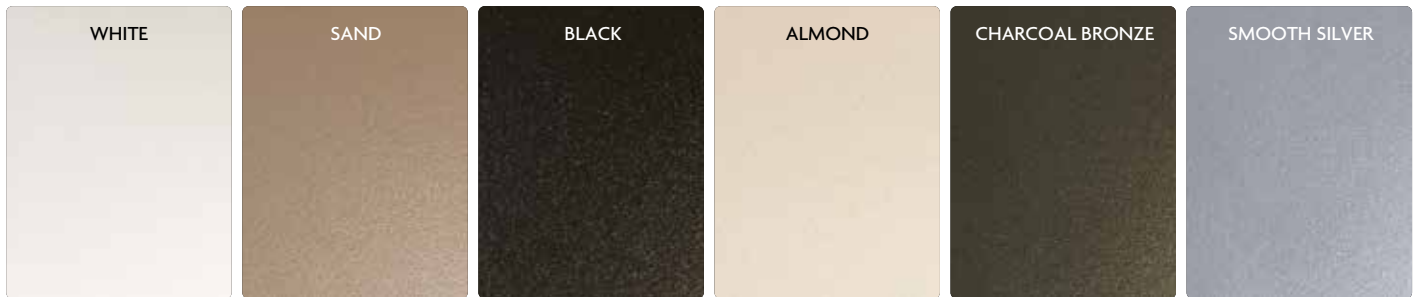

*Combined maximum width and maximum drop may not be available.

THE PERFECT FRAME COLOR

LUXURIOUS POWDER COATINGS

Choose from five low gloss textured frame colors plus smooth silver. Our industry-leading, super durable finish includes UV inhibitors for a beautiful fade resistant finish.