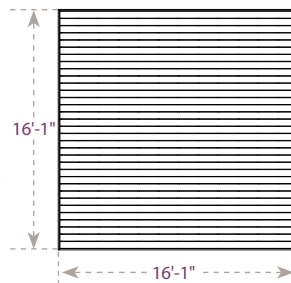

PRODUCT DIMENSIONS:

Headroom:* 6'-8" (under valance)
Width: 16'-1"
Square feet: 259 s.f.
Weight (approx.): 425 lbs. (before packaging)