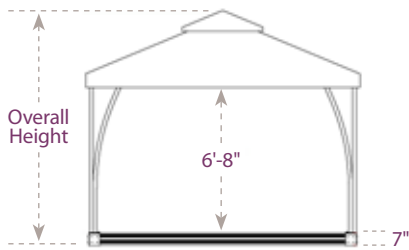

#### PRODUCT DIMENSIONS:

Headroom:\* 6'-8" (under valance)  
Side Width: 5'-5" (outer side)  
Overall Width: 13' (footprint)  
Square feet: 142 s.f.  
Weight (approx.): 413 lbs. (before packaging)

#### PRODUCT DIMENSIONS:

Headroom:\* 6'-8" (under valance)  
Side Width: 6'-1" (outer side)  
Overall Width: 14'-8" (footprint)  
Square feet: 179 s.f.  
Weight (approx.): 437 lbs. (before packaging)

All rounded sizes are nominal; See specific drawings for exact measurements.

\*Height and headroom measurements are from cabana feet up. Deck platform will add 7 inches to overall structure height.

**Overall Height**  
Varies from 10'-2" to 10'-11" depending on the model

**Head Room Under Valance**  
6'-8" for all models