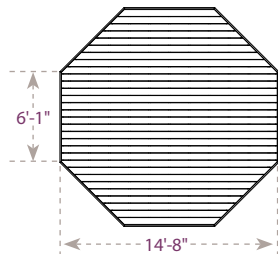

#### PRODUCT DIMENSIONS:

Headroom:\* 6'-8" (under valance)  
Side Width: 5'-5" (outer side)  
Overall Width: 13' (footprint)  
Square feet: 142 s.f.  
Weight (approx.): 413 lbs. (before packaging)

#### PRODUCT DIMENSIONS:

Headroom:\* 6'-8" (under valance)  
Side Width: 6'-1" (outer side)  
Overall Width: 14'-8" (footprint)  
Square feet: 179 s.f.  
Weight (approx.): 437 lbs. (before packaging)

All rounded sizes are nominal; See specific drawings for exact measurements.