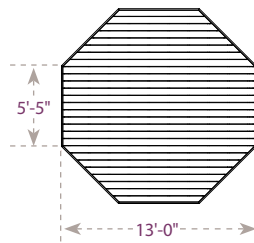

#### PRODUCT DIMENSIONS:

Headroom:\* 6'-8" (under valance)  
Side Width: 5'-5" (outer side)  
Overall Width: 13' (footprint)  
Square feet: 142 s.f.  
Weight (approx.): 413 lbs. (before packaging)

#### PRODUCT DIMENSIONS:

Headroom:\* 6'-8" (under valance)  
Side Width: 6'-1" (outer side)  
Overall Width: 14'-8" (footprint)  
Square feet: 179 s.f.  
Weight (approx.): 437 lbs. (before packaging)

All rounded sizes are nominal; See specific drawings for exact measurements.