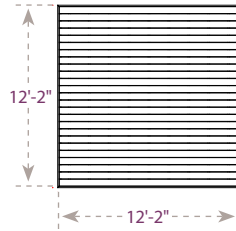

Overall Height
Varies from 10'-2" to 10'-11" depending on the model

Head Room Under Valance
6'-8" for all models

Deck Height
Deck kit adds 7" to OA height

12' X 12' SQUARE CABANA

Four tapered aluminum legs integrated with the SummerSpace® Vector Vent Roof System and fabric top.

PRODUCT DIMENSIONS:

Headroom:* 6'-8" (under valance)
Width: 12'-2"
Square feet: 148 s.f.
Weight (approx.): 357 lbs. (before packaging)

12' X 16' RECTANGULAR CABANA

Four tapered aluminum legs integrated with the SummerSpace® Vector Vent Roof System and fabric top.

PRODUCT DIMENSIONS:

Headroom:* 6'-8" (under valance)
Width: 12'-2"
Length: 16'-1"
Square feet: 196 s.f.
Weight (approx.): 411 lbs. (before packaging)

16' X 16' SQUARE CABANA

Four tapered aluminum legs integrated with the SummerSpace® Vector Vent Roof System and fabric top.

PRODUCT DIMENSIONS:

Headroom:* 6'-8" (under valance)
Width: 16'-1"
Square feet: 259 s.f.
Weight (approx.): 425 lbs. (before packaging)

All rounded sizes are nominal; See specific drawings for exact measurements.

*Height and headroom measurements are from cabana feet up. Deck platform will add 7 inches to overall structure height.