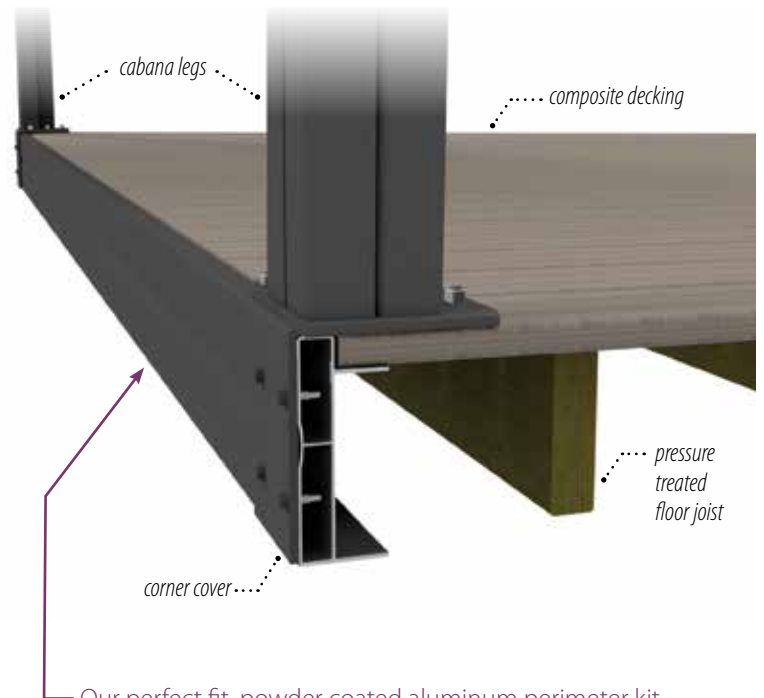

Our perfect fit, powder coated aluminum perimeter kit replaces the need for outer edge framing materials while beautifully covering the ends of the decking material.