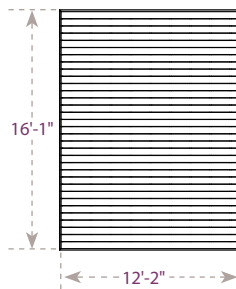

PRODUCT DIMENSIONS:

Headroom:* 6'-8" (under valance)
Width: 12'-2"
Length: 16'-1"
Square feet: 196 s.f.
Weight (approx.): 411 lbs. (before packaging)